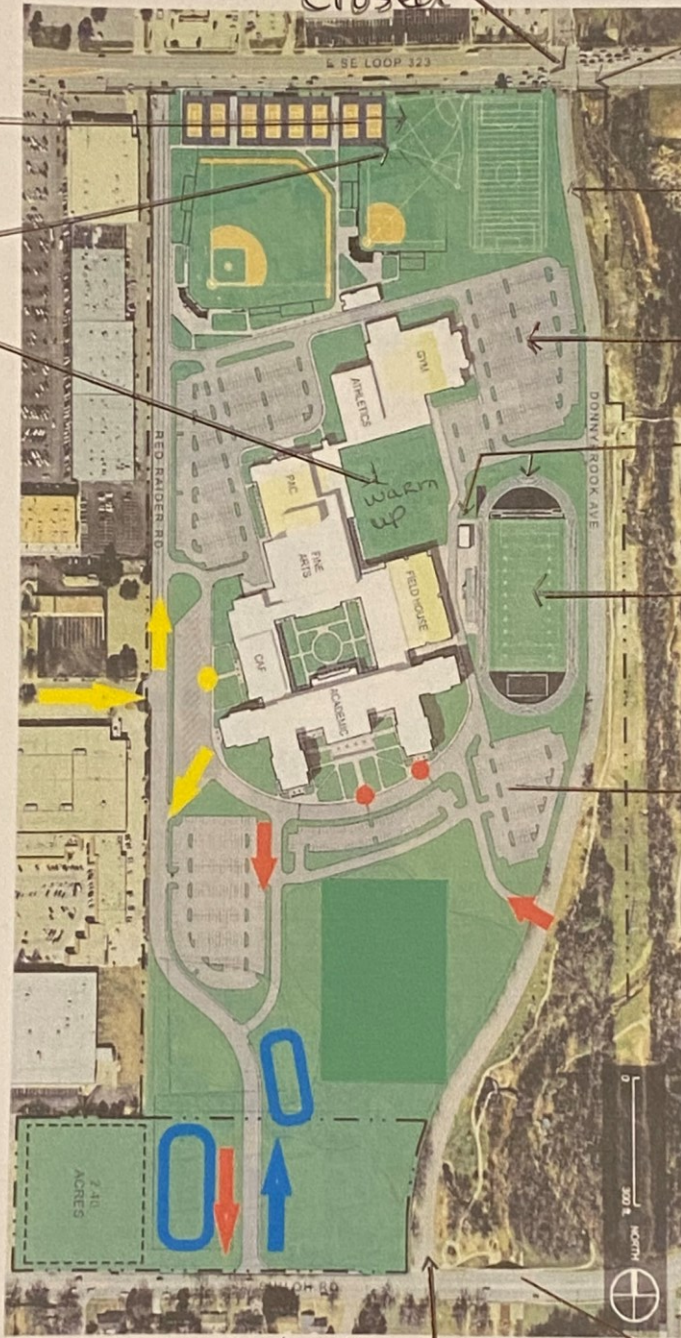

Southbound
Closed

Loop 323

DISCUS

Shot
put

Downybrook
Ave.

Warmup
Area

Parking

TRACKS
ENTRY

Event
Check
IN

Parking

Can Only Enter Here

Shiloh
Road